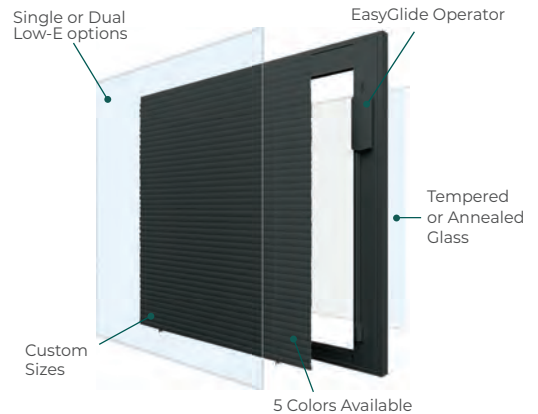

Scan to learn more

EXPAND THEIR VIEW. **ELEVATE THEIR EXPERIENCE.**

Blinds + Glass XL by ODL are the largest enclosed blinds in the industry—up to 28 square feet—delivering unmatched access to daylight, effortless privacy control and a sleek, modern aesthetic. No cords. No dust. Just beautiful, natural light.

Give your clients more openness, more daylight, more connection to the world outside. Design bigger moments, brighter spaces and better living with XL.

COLOR OPTIONS