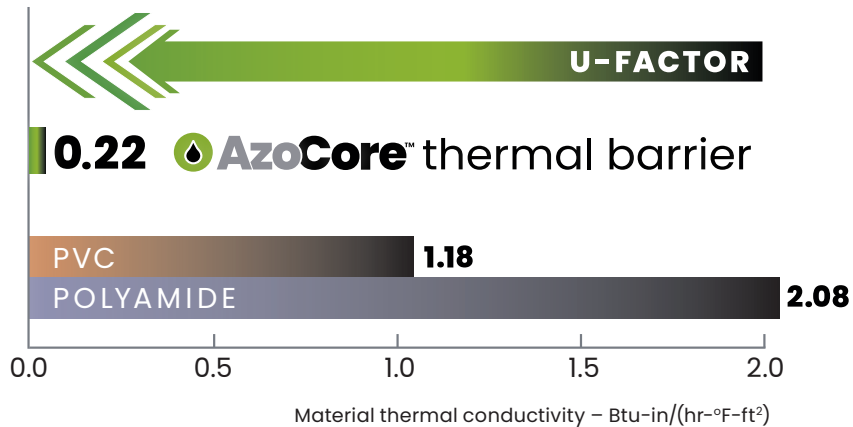

Antique	104	Tape: Muntin	106	Shelves	109	Solar Control Products	112
Bathroom	104	Urethane	106	Table Tops: Beveled & Polished	109	Splines	112
Beveled & Edged	104	UV Curable	106	Transparent LED	109	Stiffeners: PVC Frame	112
Decorative	104			Wood Stove Replacement	109	Thermal Break Compounds	112
Detection: Safety & Security	104	Services				Tilt Latches	112
Dome & Convex	104	General	106	Storefronts & Curtainwall		Weatherstripping	112
Framed	104	Acoustical Testing	106	General	109		
Frames	104	Auctions	106	Canopies & Marquees:		Windows	
Frames: Stainless	104	Building Codes	106	Aluminum	109	General	112
Hardware	104	Consulting	106	Curtainwalls	109	Aluminum	112
J-Channel	104	Drafting	106	Curtainwalls: Unitized	109	Arch-Top	112
Laminated	104	e-Commerce	107	Curtainwalls: Wood	109	Architectural	112
Mastic/Safety Backing	104	Engineering	107	Engineering	110	Awning	113
Metal	104	Equipment Moving	107	Entrances: Cladded	110	Bent	113
Plastic	104	Expert Witness	107	Entrances: Custom	110	Blast Resistant	113
Safety	104	Fabrication	107	Folding Glass Walls	110	Block	113
Silvering/Resilvering	104	Franchising	107	Muntin Grids	110	Bow & Bay	113
Tempered	104	Labels	107	Racquetball & Squash Court		Bullet Resistant	113
Trim & Molding	104	Laboratory Services	107	Glass	110	Casement	113
Wardrobe Doors	104	Leasing: Financing	107	Specialty Fabricated Insulation		Church	113
		Machinery Repair	107	Components	110	Custom	113
PPE		Marketing	107	Storefronts & Entrances	110	Displays	113
General	104	Preventative Maintenance	107	Storefronts & Entrances:		Double Hung	113
Cut Protection: Aprons, Guards,		Product Design	107	Security	110	Fire-Rated	113
Sleeves, Gloves	105	Recycling	107	Thermal Break Strut	110	Fixed	113
Face Masks	105	Restoration	107	Transparent Sunshades	110	Folding	113
		Shop Drawings	107			Garden	113
Protective Guards/Barriers		Staffing Needs	107	Trucks		High-Performance	113
General	105	Structural Testing	107	General	110	Historic	113
Point-of-Purchase Dividers:		Testing & Certification	107	Glass Racks	110	Hopper	113
Glass/Acrylic	105	Training Programs	107	Glass Transportation	110	Hung	113
Sneeze Guards	105	Water Recycling	107	Windshield Racks	110	Hurricane Resistant	113
Transaction Systems	105	Web Services	107			Impact Resistant	113
		Window Design	107	Window Hardware &		Lead X-Ray	113
Sealants & Adhesives				Related Products		Lift/Slide	114
General	105	Skylights & Overhead		General	110	Nuclear Shielding	114
Acrylic	105	Glazing		Balances	111	Octagonal	114
Butyl	105	General	108	Blinds: Between-the-Glass	111	Pass-Through	114
Caulk	105	Architectural	108	Channels: Metal	111	Picture	114
Cement: Glass Setting	105	Commercial	108	Cleaners	111	Projected	114
Construction	105	Conservatories	108	Frames: Screen	111	Protective	114
Curtainwall	105	Custom	108	Gaskets	111	PVC System Extrusions	114
Foam Insulation	105	Greenhouses	108	Handles/Pulls	111	Replacement	114
Hot Melt	105	Opening Roof Systems	108	Hardware	111	Screen Channel	114
IG	105	Polycarbonate Sheet	108	Hardware: Casement, Plastic &		Secondary Glazing	114
IG: PIB	105	Pool Enclosures	108	Metal	111	Security	114
IG: Polysulfides	105	Skylight Covers	108	Hardware: Replacement	111	Single Hung	114
IG: Polyurethane	105	Sloped Glazing Systems	108	Hinges	111	Sliding	114

Serious buildings. Serious performance.

AzoCore enables window systems to reach lower U-factors, setting a new bar for fenestration.